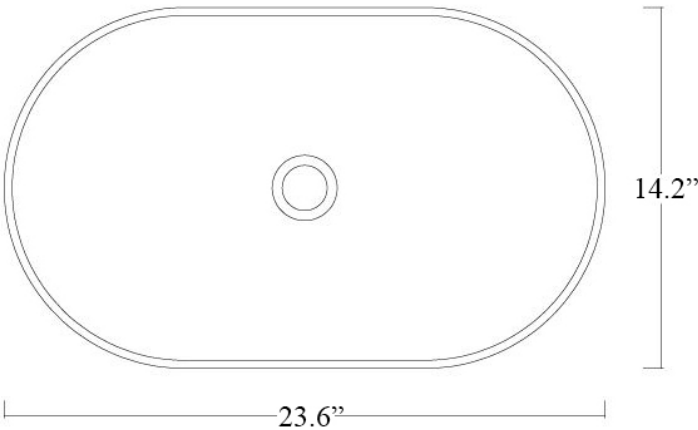

### SKU# | Options:

- Mood BL 60.36 WG | Glossy White
- Mood BL 60.36 BM | Matte Black

\* WS Bath Collections reserves the right to revise dimensions or information on this sheet without notice

<b>Collections  </b> Mood	<b>Model  </b> Mood BL 60.36	Dimensions Metric <i>1 inch = 2.54 cm</i> <i>1 inch = 25.4 mm</i>	 1051 Lea Drive - Collegeville, PA 19426 Tel. 215 513 9400 - Fax 610 831 0215 <a href="http://www.ws bathcollections.com">www.ws bathcollections.com</a> - <a href="mailto:info@ws bathcollections.com">info@ws bathcollections.com</a>
------------------------------	---------------------------------	---	---

Mood BL 60.36

Weight: 21.2 lbs.

\* WS Bath Collections reserves the right to revise dimensions or information on this sheet without notice

Collections |  
Mood

Model |  
Mood BL 60.36

Dimensions Metric  
1 inch = 2.54 cm  
1 inch = 25.4 mm