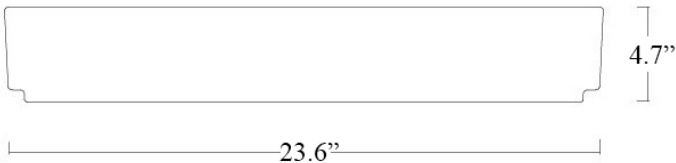

### SKU# | Options:

- Mood BL 60.36 WG | Glossy White
- Mood BL 60.36 BM | Matte Black

\* WS Bath Collections reserves the right to revise dimensions or information on this sheet without notice

<b>Collections  </b> Mood	<b>Model  </b> Mood BL 60.36	Dimensions Metric <i>1 inch = 2.54 cm</i> <i>1 inch = 25.4 mm</i>	 1051 Lea Drive - Collegeville, PA 19426 Tel. 215 513 9400 - Fax 610 831 0215 <a href="http://www.ws bathcollections.com">www.ws bathcollections.com</a> - <a href="mailto:info@ws bathcollections.com">info@ws bathcollections.com</a>
------------------------------	---------------------------------	---	---

Mood BL 60.36

Weight: 21.2 lbs.

\* WS Bath Collections reserves the right to revise dimensions or information on this sheet without notice

Collections |  
Mood

Model |  
Mood BL 60.36

Dimensions Metric  
1 inch = 2.54 cm  
1 inch = 25.4 mm