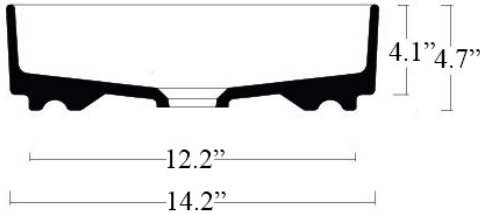

### SKU# | Options:

- Mood BL 60.36 WG | Glossy White
- Mood BL 60.36 BM | Matte Black

\* WS Bath Collections reserves the right to revise dimensions or information on this sheet without notice

<b>Collections  </b> Mood	<b>Model  </b> Mood BL 60.36	Dimensions Metric <i>1 inch = 2.54 cm</i> <i>1 inch = 25.4 mm</i>	 1051 Lea Drive - Collegeville, PA 19426 Tel. 215 513 9400 - Fax 610 831 0215 <a href="http://www.ws bathcollections.com">www.ws bathcollections.com</a> - <a href="mailto:info@ws bathcollections.com">info@ws bathcollections.com</a>
------------------------------	---------------------------------	---	---

Mood BL 60.36

Weight: 21.2 lbs.

\* WS Bath Collections reserves the right to revise dimensions or information on this sheet without notice

Collections |  
Mood

Model |  
Mood BL 60.36

Dimensions Metric  
1 inch = 2.54 cm  
1 inch = 25.4 mm